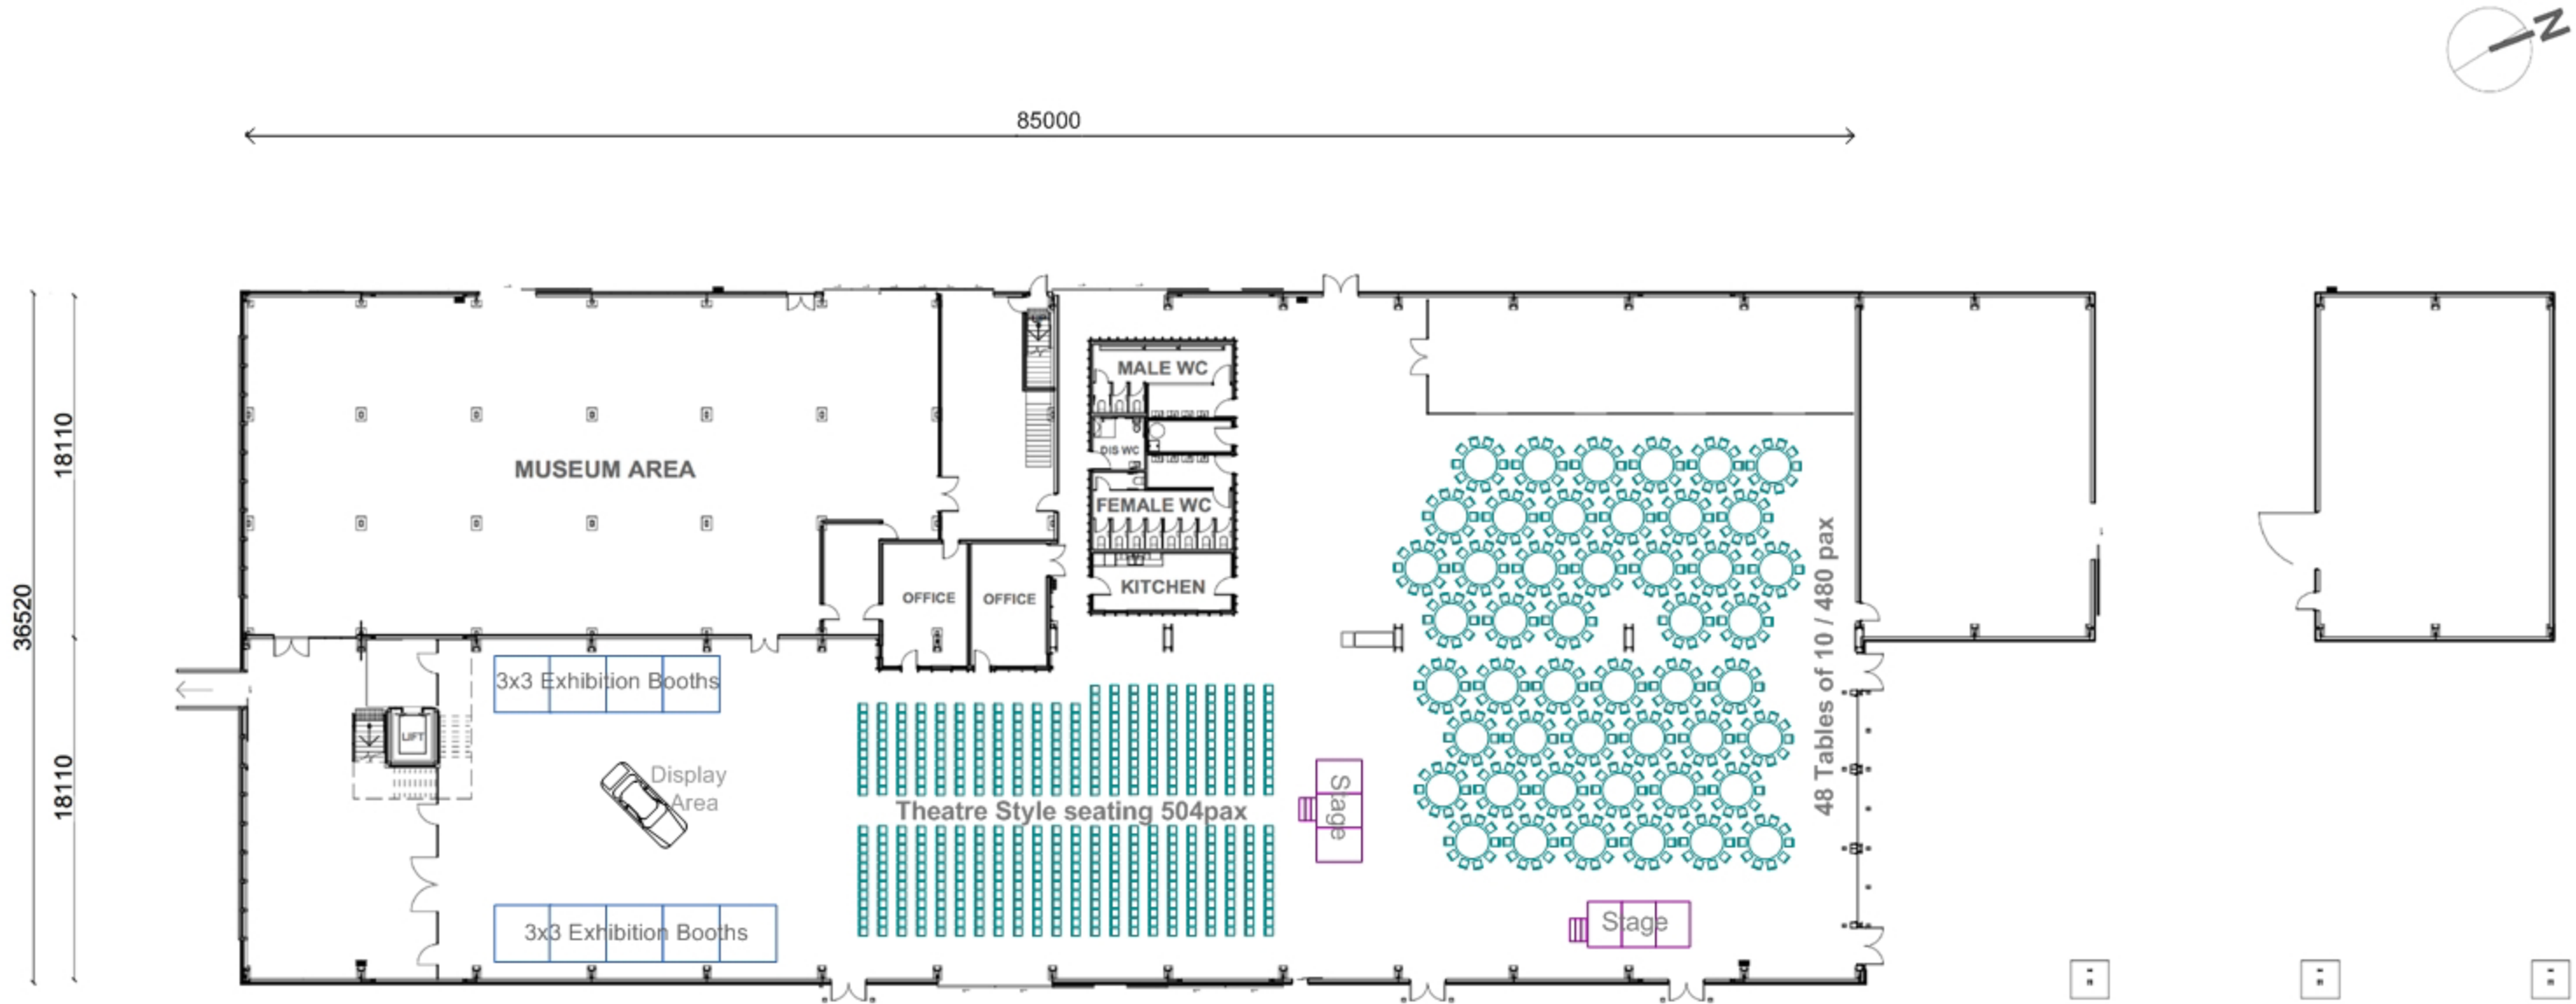

VENUE DIMENSIONS ~

1 A3 - Ground Floor Plan
Scale: 1:350

SEAWORKS

1 A3 - Ground Floor Plan
Scale: 1:350

SEAWORKS

SEAWORKS

Site Map